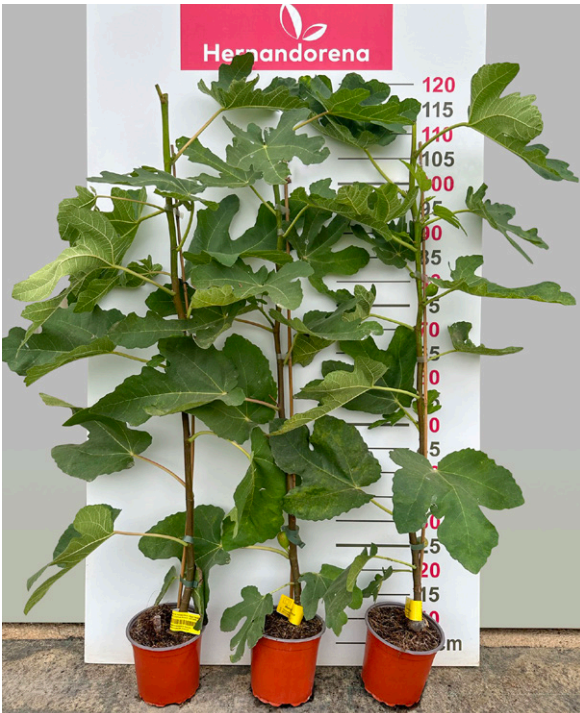

Hernandorena

FIG TREE

PRODUCT CHARACTERISTICS

- Field plant material from mother plant.
- **Own production.**
- Labelled plant.
- Plant passport in **EC standard quality.**
- Production time: 1 year.
- 100 cm tutor "Guided just in time" protocol.
- Commercial plant of minimum 80 cm, limited to 115 cm.

SALES FORMAT

POT PLANT
C14: 1,5 L

interior stretch marks
Slow release fertilizer
500 plants per pallet

GENERAL FEATURES

Varieties: Colar-Albacor, Toro Sentado, Cuello de Dama Negro, Cuello de Dama Blanca, Dalmatie, Nazaret, Napolitana, De Rey, Brown Turkey, San Antonio and others.

Plant material obtained from our own mother plant fields where health and varietal reliability are regularly checked by analysis.

Production: multiplication of more than 30,000 plants per year by staking.